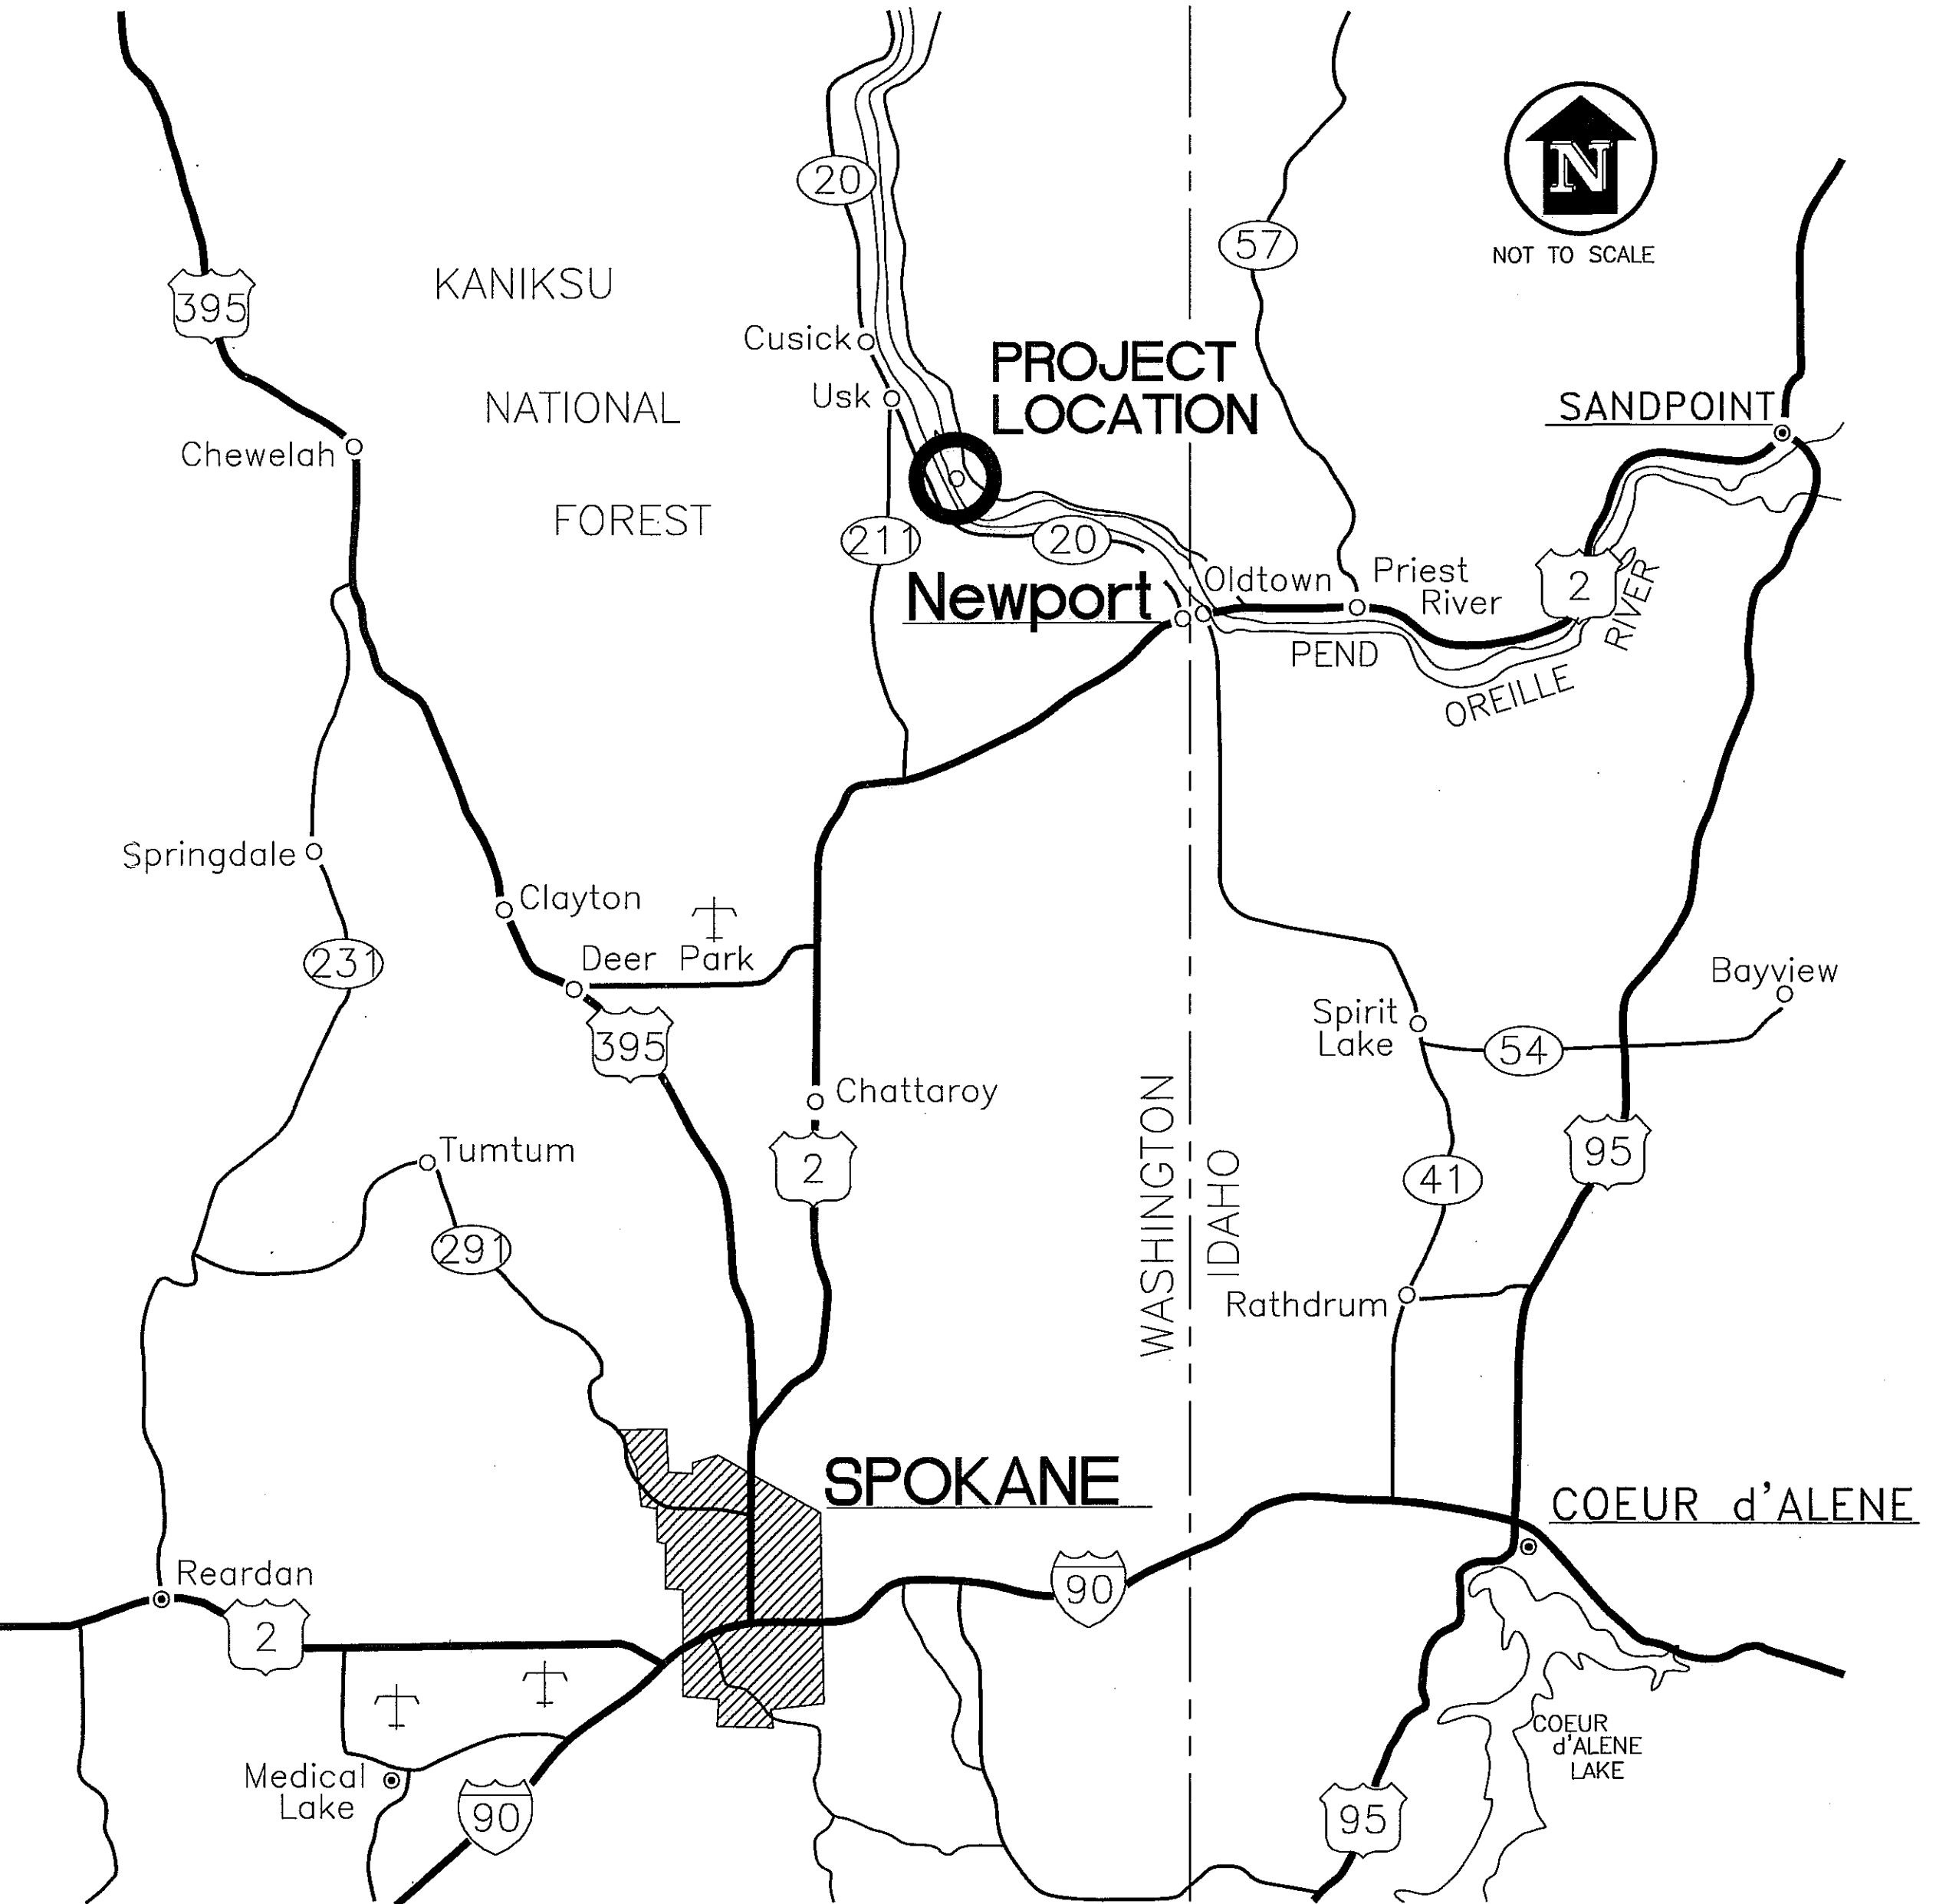

NOT TO SCALE

KANIKSU

NATIONAL  
FOREST

PROJECT  
LOCATION

SANDPOINT

395

20

57

Chewelah

Cusicko

Usk

211

20

Newport

Oldtown

Priest  
River

Medical  
Lake

90

95

COEUR  
d'ALENE  
LAKE